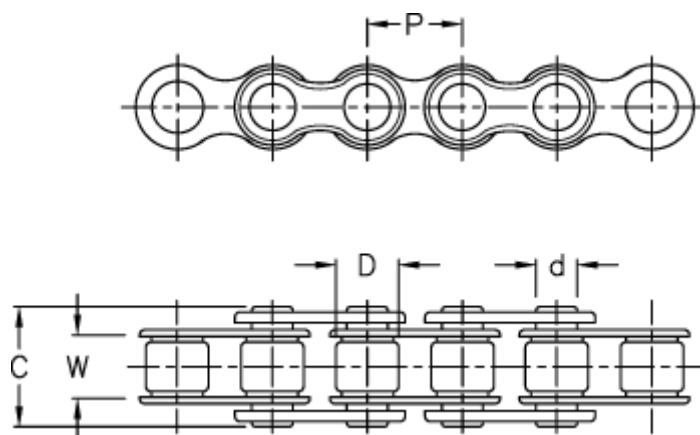

Data Sheet

Article number: 6100110060

Description: KLEEchain 5/8" simplex 10 B-1
5 meter in box (without connecting links)

Measures

Breaking power = 27500N

C = 19.5

Chain size = 5/8"

d = 5.08

D = 10.16

Description = 10 B-1

P = 15.875

W = 9.65